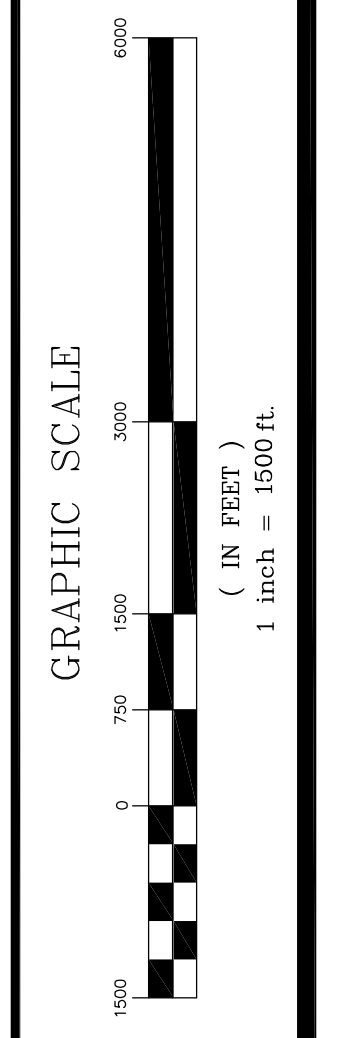

PROPERTY MAP
CANDIA
NEW HAMPSHIRE

HISTORIC SITES

HISTORIC SITES