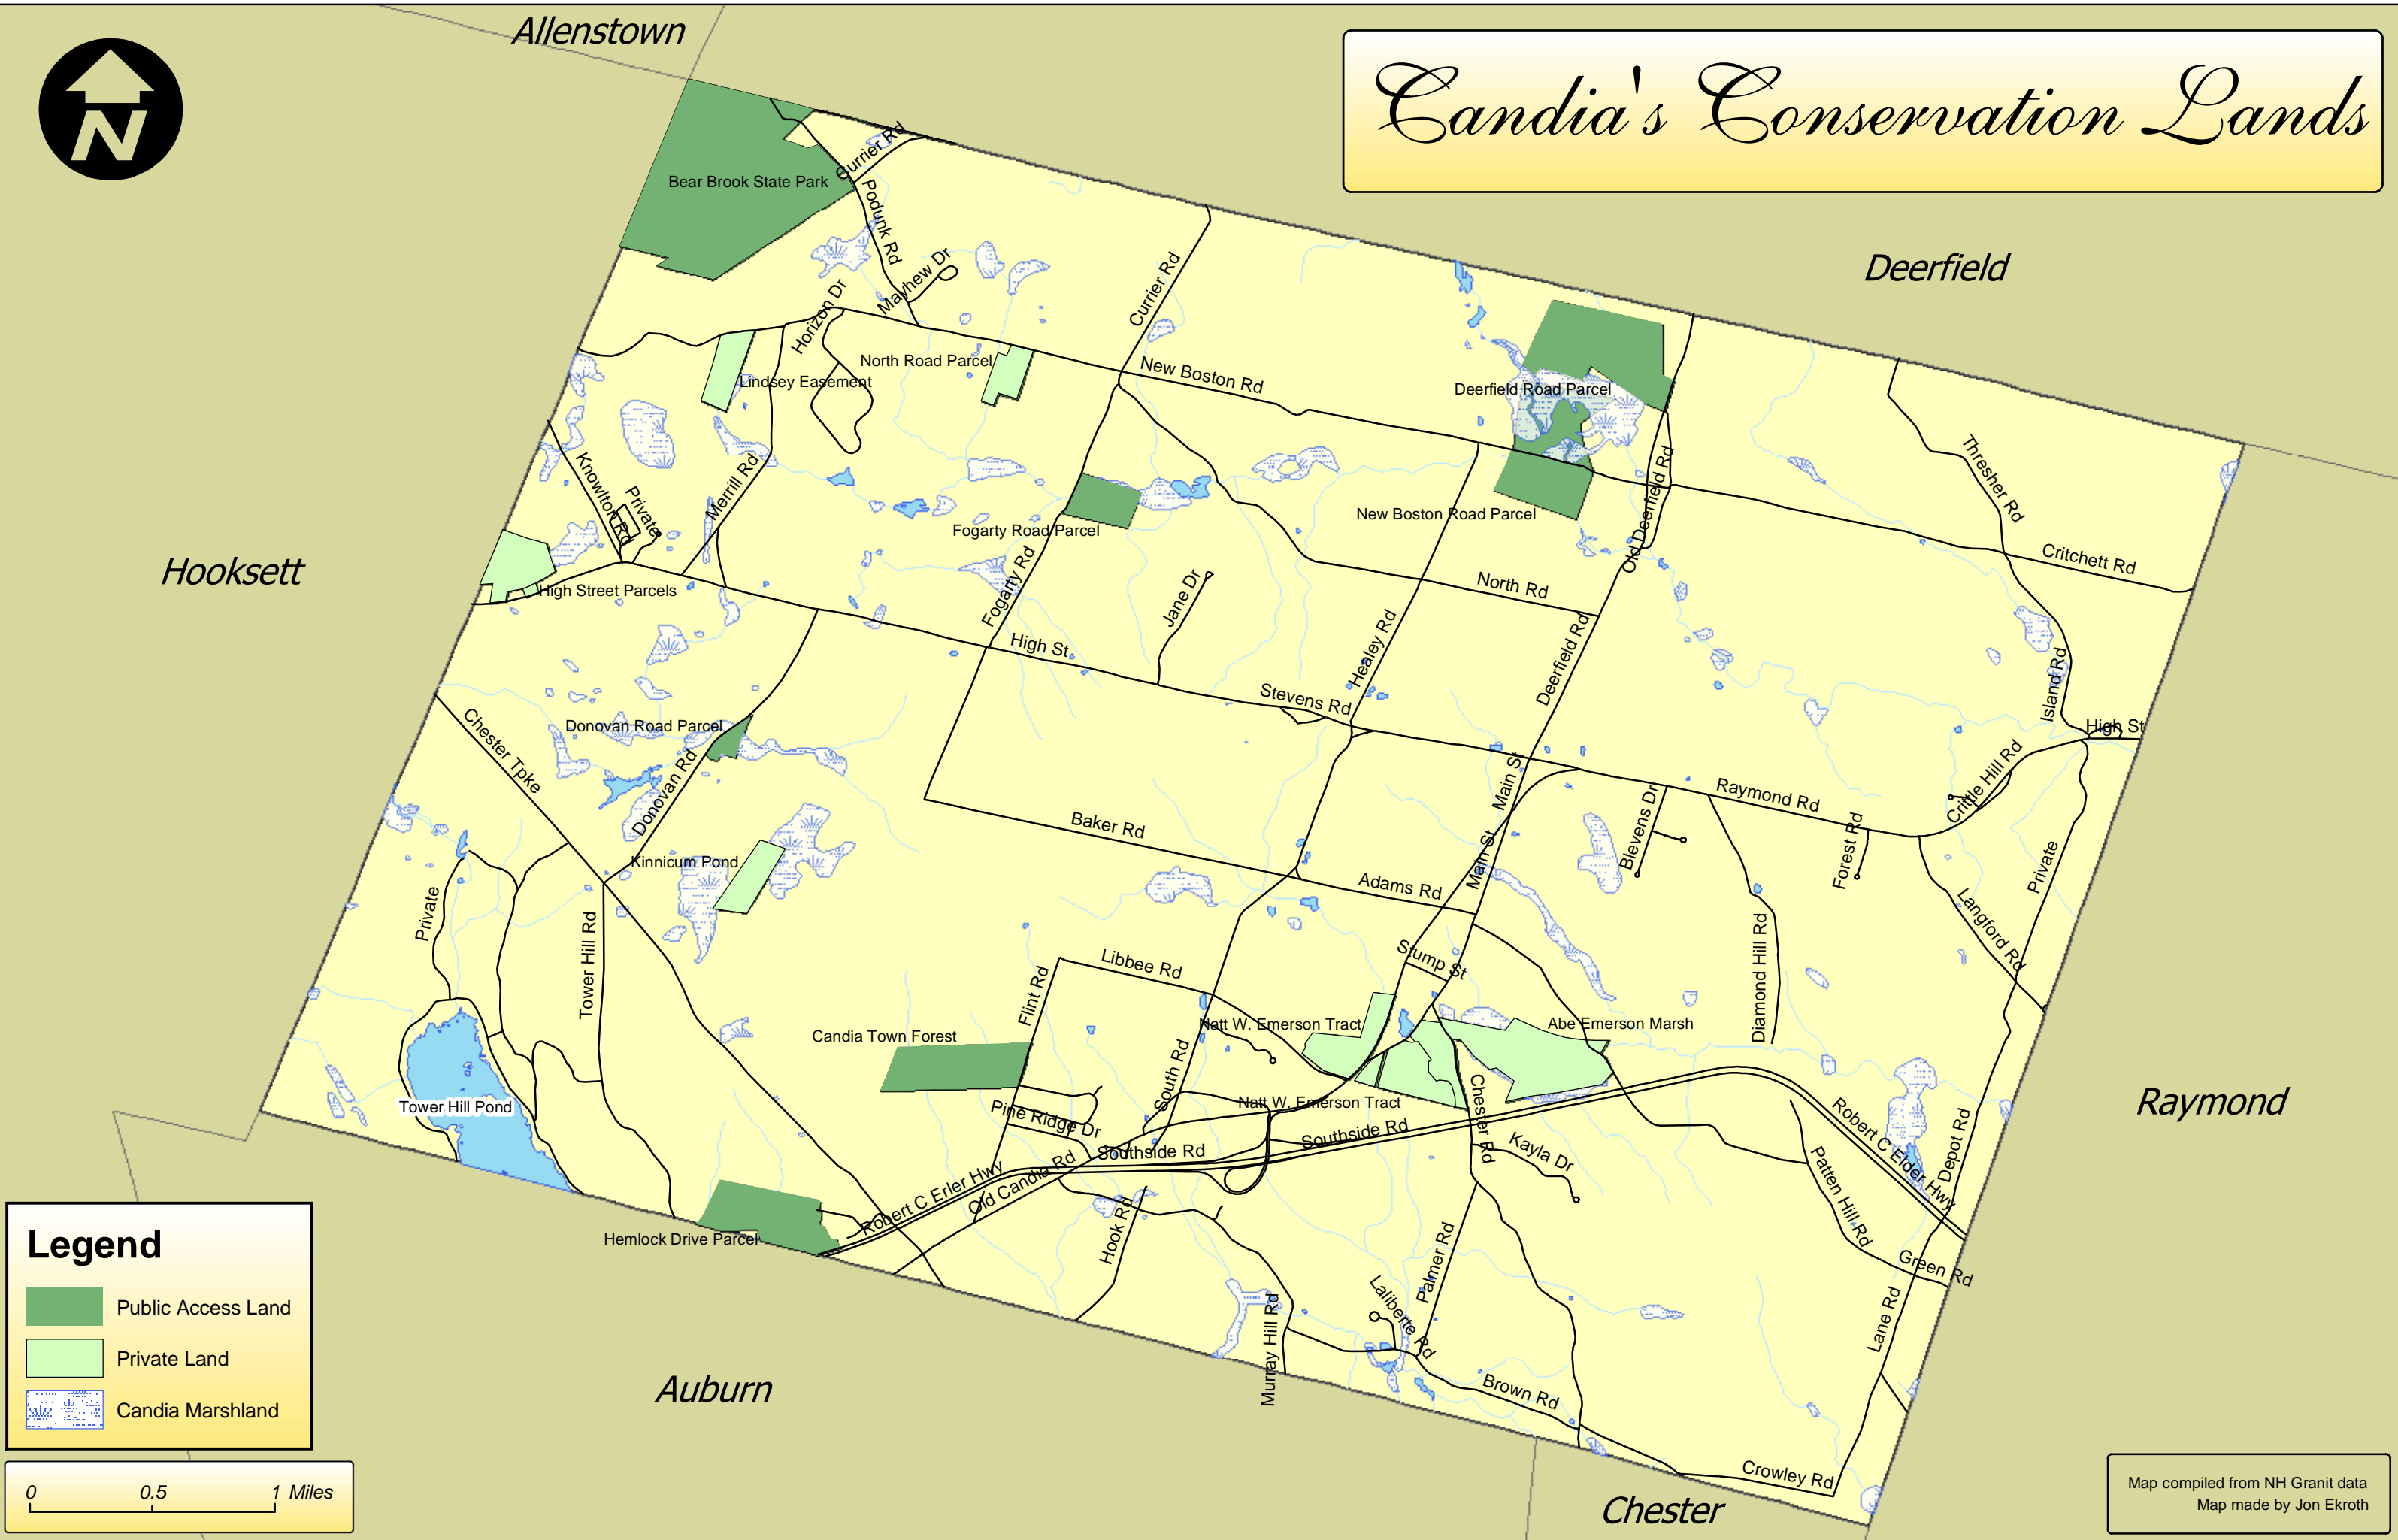

Candia's Conservation Lands

Legend

- Public Access Land
- Private Land
- Candia Marshland

Map compiled from NH Granit data
Map made by Jon Ekroth